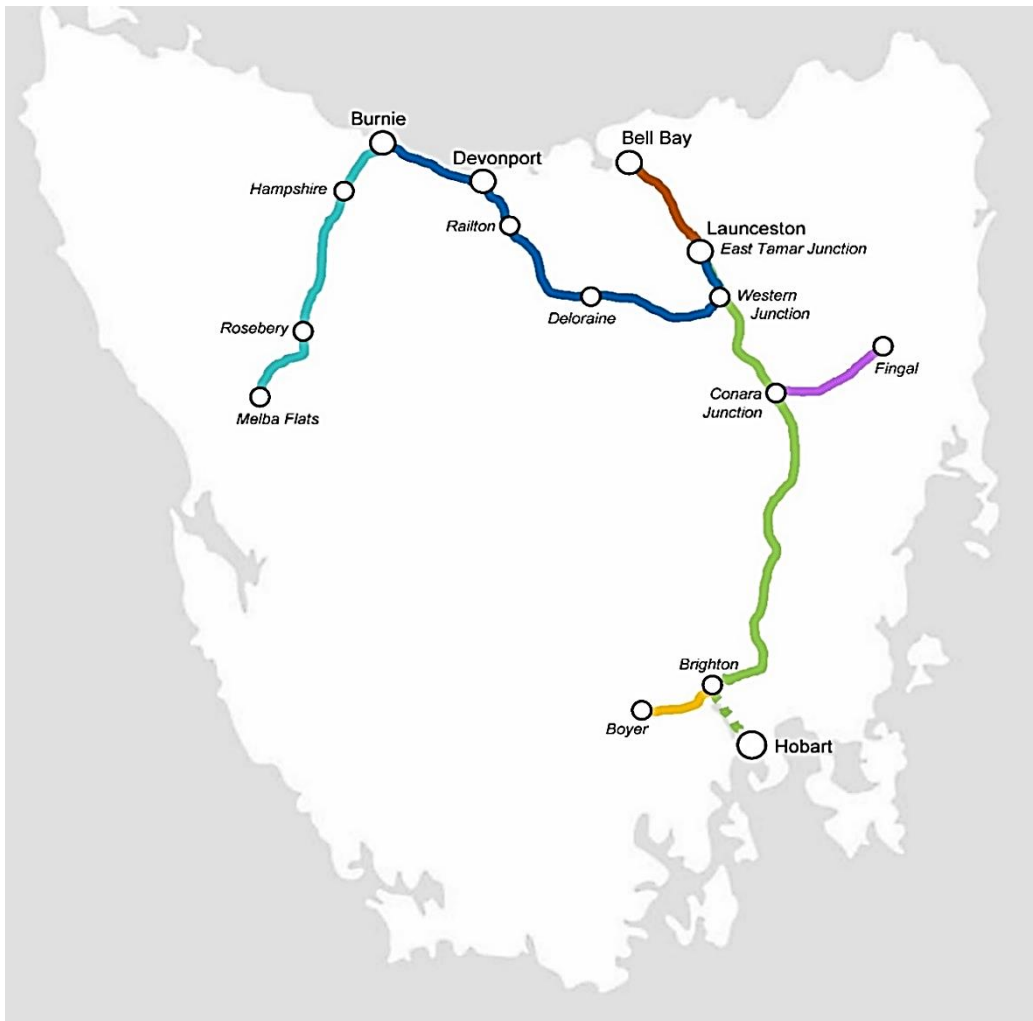

VEGETATION CONTROL ACTIVITIES SCHEDULE

January – June 2024

Operational Line Legend:

- Western Line
- Melba Line
- Bell Bay Line
- South Line
- Not in service
- Fingal Line
- Derwent Valley Line

OPERATIONAL LINE	ESTIMATED DATES Activity: Mowing / Slashing	ESTIMATED DATES Activity: Weed Spraying
Melba Line - Burnie to Melba Flats	January / June 2024	April / May 2024
Western Line - Launceston to Burnie	January / June 2024	April / May 2024
Bell Bay Line - Launceston to Bell Bay	January / June 2024	April / May 2024
South Line – Brighton to Western Junction	January / June 2024	April / May 2024
Fingal Line - Conara Junction to Fingal	January / June 2024	April / May 2024
Derwent Valley Line - Brighton to Boyer	January / June 2024	April / May 2024